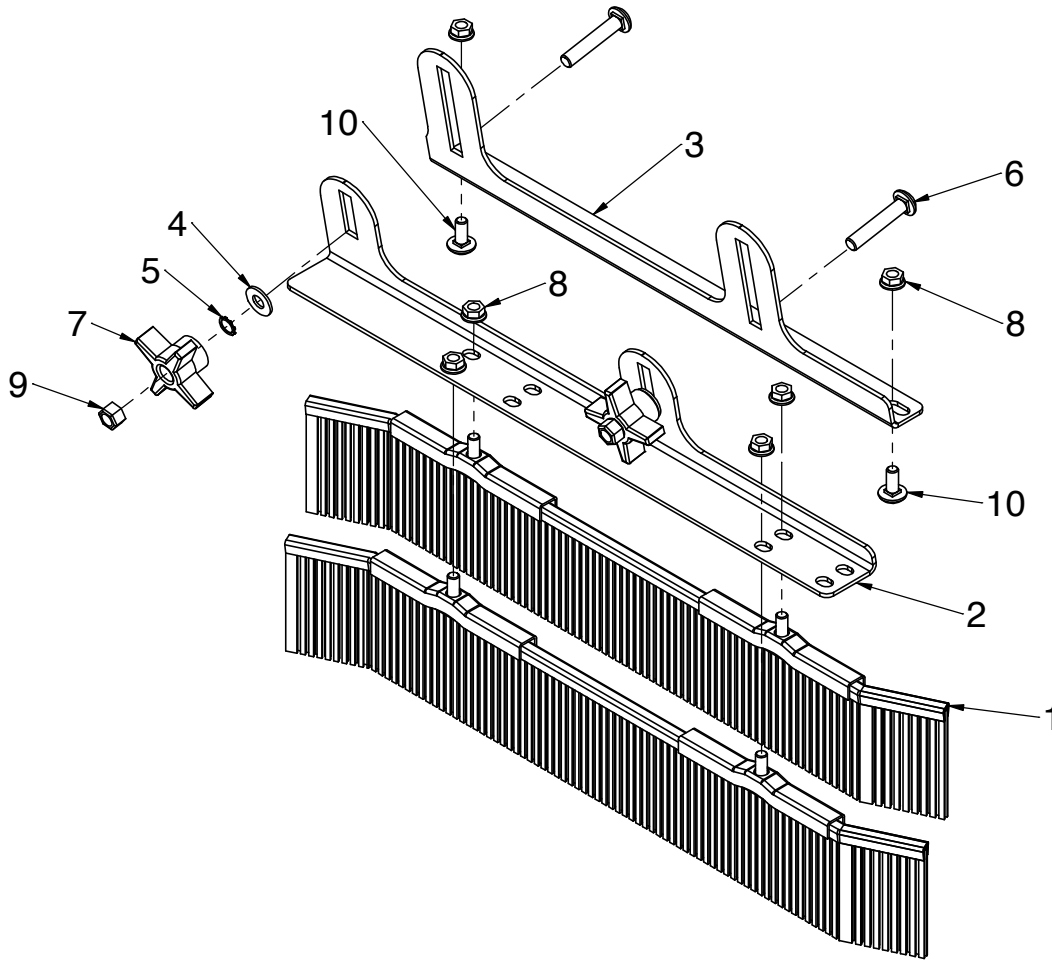

LP1001 - Grass Groomer - 42 Edge - Tractors

ITEM #	PART #	DESCRIPTION	QTY.
1	ST60034	Brush Assm, 22" Bent	2
2	ST60048	Brush Support	1
3	ST60047	Brush Mount Frame 42"	1
4	ST65003	3/8 Flat Washer	2
5	ST65026	3/8" Star Lock Washer	2
6	ST65082	3/8 x 2 Carriage Bolt	2
7	ST43289	3/8 Plastic Knob	2
8	ST65008	5/16 Flange Nut	6
9	ST65089	3/8 Nylock / Stover Nut	2
10	ST65006	5/16 x 3/4 Carriage Bolt	2